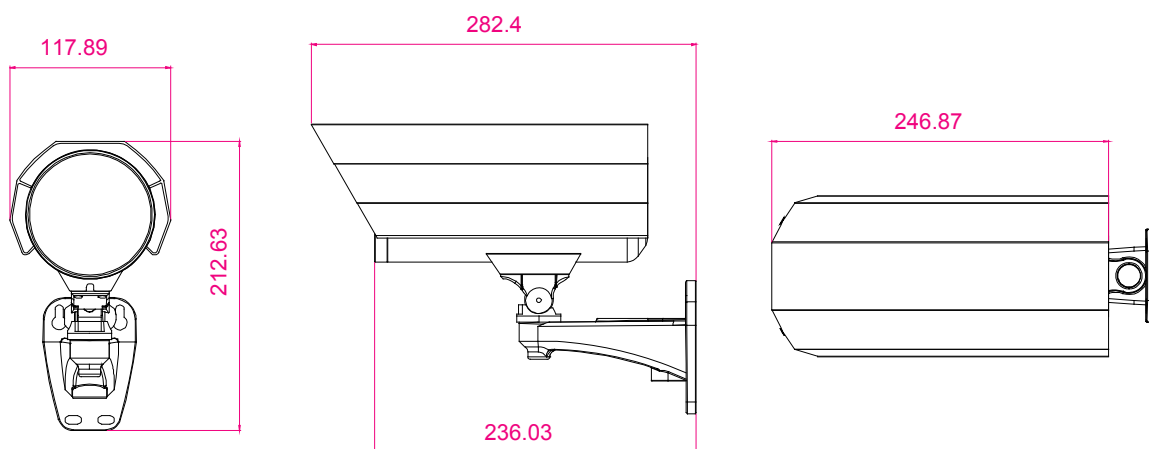

Dimensions

SPECIFICATIONS

AVN362

■ Network	
Network Compression	H.264 / MPEG4 / MJPEG
LAN Port	YES
LAN Speed	10/100 Based-T Ethernet
Supported Protocols	DDNS, PPPoE, DHCP, NTP, SNTP, TCP/IP, ICMP, SMTP, FTP, HTTP, RTP, RTSP
Video Resolution	SXGA, SXVGA, 720P, VGA, QVGA
Frame Rate	NTSC: 30, PAL: 25
Number of Online Users	10
Security	Multiple user access levels with password protection
Web management	(1) Web browsers, such as Internet Explorer, Mozilla FireFox or Google Chrome for single device access, or (2) Free CMS software, Video Viewer, for up to 16 network cameras control simultaneously
■ Camera	
Image Sensor	1/3" MOS-Type Image Sensor
Pixels	1280 (H) x 1024 (V)
Min Illumination	0 Lux (11m IR ON) / 0.2 Lux (IR OFF)
Shutter Speed	At 60 fps: 1/60s to 1/60000s
S/N Ratio	More than 48dB (AGC off)
Lens	f6.0mm
F-number	F1.8
Viewing Angle	62°
IR LED	56 units
IR Effective Range	Up to 25 meters
IR Shift	YES
White Balance	ATW
IP Rating	IP67
Power Source (±10%)	DC12V / 1.5A
Current Consumption (±10%)	1000 mA
Operating Temperature	-20°C ~40°C
■ Others	
Mobile Surveillance	YES (iPhone)
Motion Detection	YES
Smart Light Control	YES
Digital Smart Zoom	YES
Digital Pan / Tilt / Zoom	YES
Face Tracking	YES
Alarm and event Notification	FTP / Email
Minimum Web Browsing Requirements	<ul style="list-style-type: none"> • Pentium 4 CPU 1.3 GHz or higher, or equivalent AMD • 256 MB RAM • AGP graphics card, Direct Draw, 32MB RAM • Windows Vista, XP, Windows 2000 Server, ME, 98, DirectX 9.0 or later • Internet Explorer 6.x or later

* The specifications are subject to change without notice.

** Dimensional tolerance: (± 5mm)